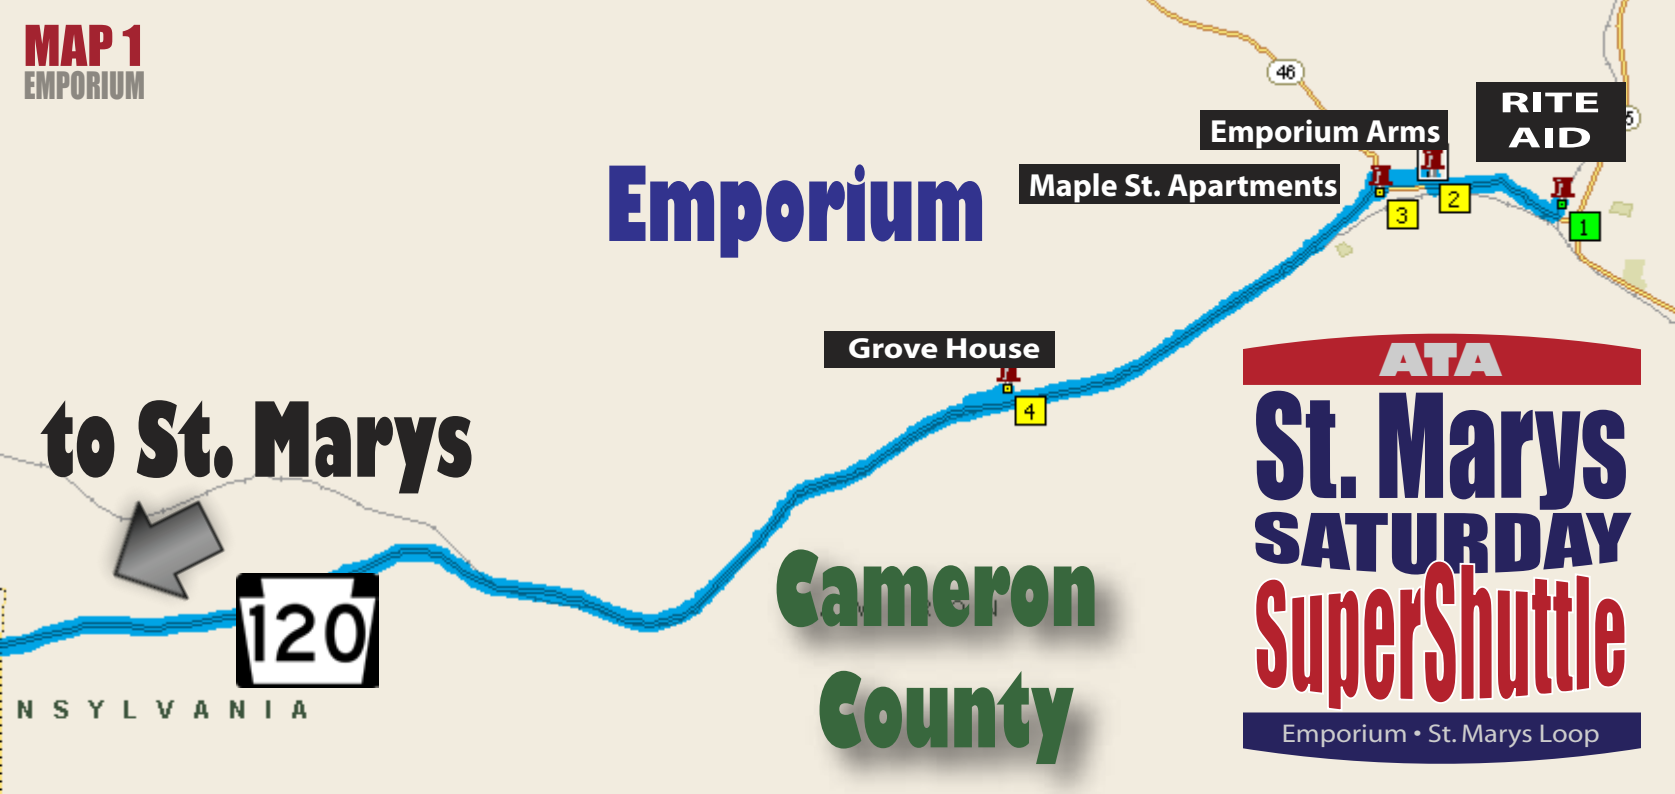

MAP BOOK

ST. MARYS EMPORIUM

ATA

St. Marys SATURDAY SuperShuttle

Emporium • St. Marys Loop

MAP 1
EMPORIUM

MAP 2
ST. MARYS

Emporium

to St. Marys

120

Cameron
County

ATA
St. Marys
SATURDAY
SuperShuttle
Emporium • St. Marys Loop

NSYLVANIA

MAP 2
ST. MARYS

255

to Emporium

120

NEW
ATA TRANSIT CENTER
DEPOT STREET - ST. MARYS

Elk Regional Health Center
Elco Glen

Elk Haven
Silver Creek Terrace
Pinecrest Manor

SAVE-A-LOT

120

Elk County

St Marys

ATA

St. Marys
SATURDAY
SuperShuttle

Emporium • St. Marys Loop

WAL-MART

DRMC
ST. MARYS

St. Marys Plaza

Elk Towers

10
11
12
13