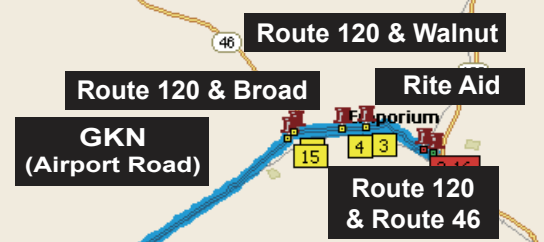

CAMERON COUNTY

Emporium